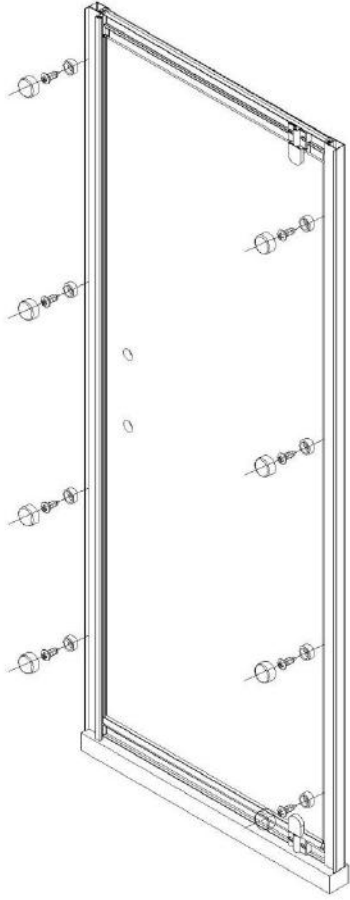

# Installation

	L
760	710-750
800	750-790
900	850-890

**2****2-1**

3

IT IS VERY IMPORTANT TO HAVE THE TOP OF THE GLASS PARALLEL TO THE RAIL BOTTOM FACE, IT MUST HAVE A 10MM EVEN GAP ALL THE WAY ALONG.

4

5

Care Instructions: