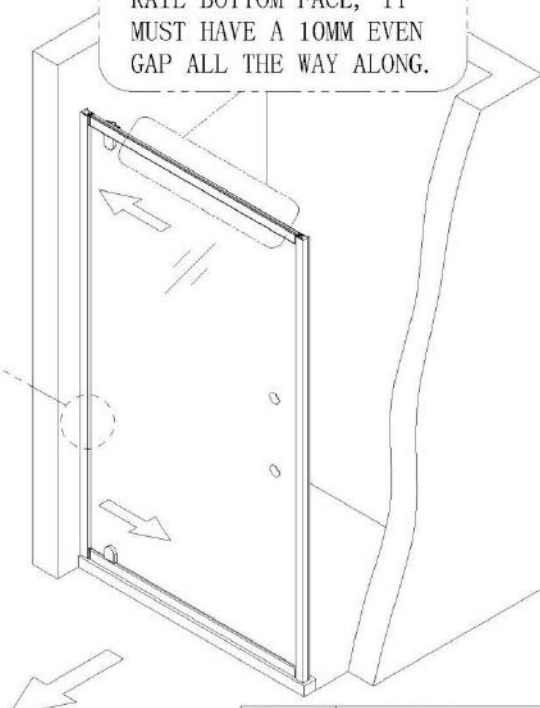

# Installation

	L
760	710-750
800	750-790
900	850-890

**2****2-1**

3

IT IS VERY IMPORTANT TO HAVE THE TOP OF THE GLASS PARALLEL TO THE RAIL BOTTOM FACE, IT MUST HAVE A 10MM EVEN GAP ALL THE WAY ALONG.

4

5

Care Instructions: