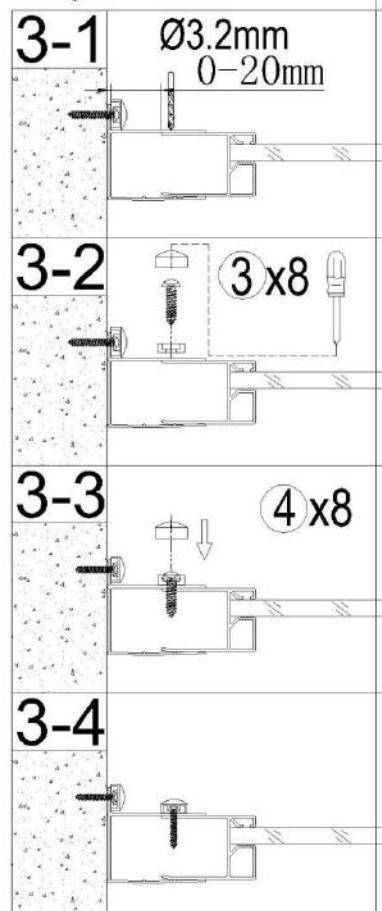

# Parts / Diagrams

<b>1</b>  D6x30 8Pcs	<b>2</b>  ST4X30 8Pcs	<b>3</b>  ST4X12 8Pcs	<b>4</b>  RA-09Y07 16Pcs	<b>5</b>  RA-09W02 2Pcs
<b>6</b>  RA-09Z06 1Pc	1805mm <b>7</b>  RA-09Z07 1Pc	1828mm <b>8</b>  RA-09X01 1Pc	<b>9</b>  RA-09X01 1Pc	<b>10</b>  RA-09Z05 2Pc

# Installation

	L
760	710-750
800	750-790
900	850-890

**2****2-1**

3

IT IS VERY IMPORTANT TO HAVE THE TOP OF THE GLASS PARALLEL TO THE RAIL BOTTOM FACE, IT MUST HAVE A 10MM EVEN GAP ALL THE WAY ALONG.

4

5

Care Instructions: