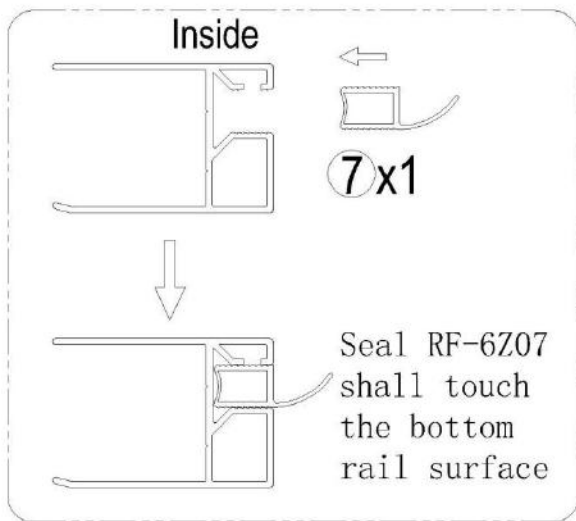

# Installation

	L
760	710-750
800	750-790
900	850-890

**2****2-1**

3

IT IS VERY IMPORTANT TO HAVE THE TOP OF THE GLASS PARALLEL TO THE RAIL BOTTOM FACE, IT MUST HAVE A 10MM EVEN GAP ALL THE WAY ALONG.

4

5

Care Instructions: